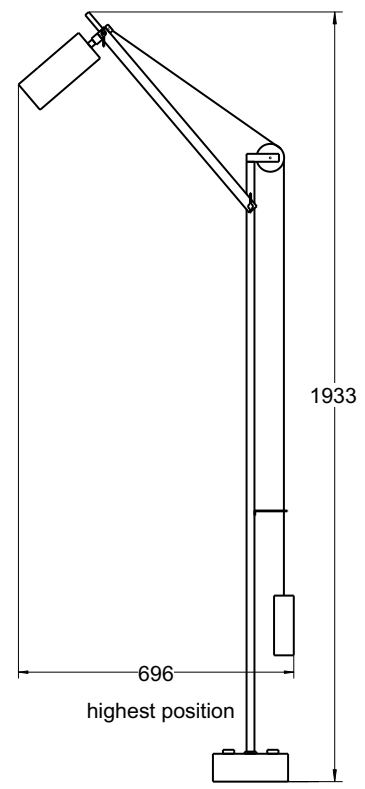

TECNOLUMEN

TECNOLUMEN GmbH & Co. KG • Lötzer Str. 2-4 • D-28207 Bremen • Tel (0421) 430 41 70 • Fax (0421) 4986685

Data sheet BH23

General information:

Article type: Floor lamp

Article designations:

Logo:

Each lamp is consecutively numbered and bears this logo **TECNOLUMEN®** / Bauhaus

Material:

Steel, aluminum

Surface:

Nickel plated

Design: Bauhaus-Umkreis, 1923

BH

Technical Data:

General information:

Power supply: 100-240 V / 50-60 Hz

Degree of protection: IP20

Protection class: I

Adjustability:

The luminaire is adjustable

Connection & Switch:

Mode of connection:

Power socket

Connecting plug:

Earthing pin plug

Length of the visible supply cable:

approx. 2500 mm

Switch:

Foot switch

Brightness control:

No control

Light sources:

Maximum wattage (thermal):

HAL 35 W

Bulb socket:

GU10

Supplied bulb:

LED bulb spot 4,9 W

Philips; MAS LED spot VLE D 4.9-50W GU10 927 36D

Energy efficiency class of the bulb:

A+

Energy efficiency class of the luminaire:

A++ A+ A B C D E

Dimensions and weights:

The weight of the luminaire:

11,6 kg

The dimensions: 1700 x 415 x 175 mm & 340 x 250 x 280 mm

The weight of the packages:

5,7 kg & 9,1 kg

The dimensions of the luminaire: