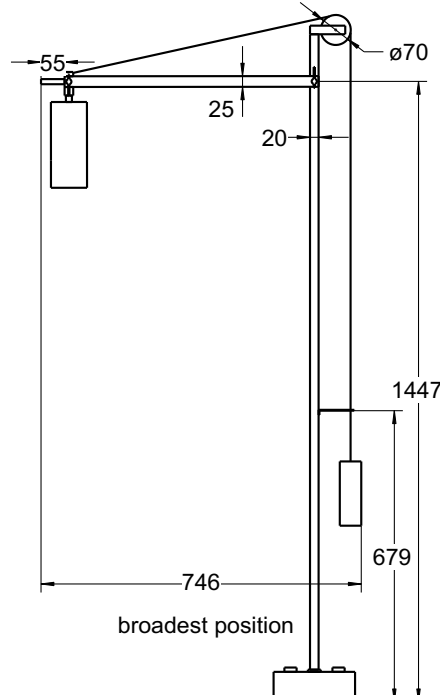

Energy efficiency class of the bulb:

A+

Energy efficiency class of the luminaire:

A++ A+ A B C D E

Dimensions and weights:

The weight of the luminaire:

11,6 kg

The dimensions: 1700 x 415 x 175 mm & 340 x 250 x 280 mm

The weight of the packages:

5,7 kg & 9,1 kg

The dimensions of the luminaire:

TECNOLUMEN

TECNOLUMEN GmbH & Co. KG • Lötzeener Str. 2-4 • D-28207 Bremen • Tel (0421) 430 41 70 • Fax (0421) 4986685

Data sheet BH23

Bulb socket:

GU10

Recommended bulb:

LED-bulb spot 4,9 W

Energy efficiency class of the luminaire:

Dimensions and weights:

The weight of the luminaire:

11,6 kg

The dimensions: 1700 x 415 x 175 mm & 340 x 250 x 280 mm

The weight of the packages:

5,7 kg & 9,1 kg

The dimensions of the luminaire:

TECNOLUMEN

TECNOLUMEN GmbH & Co. KG • Lötzeener Str. 2-4 • D-28207 Bremen • Tel (0421) 430 41 70 • Fax (0421) 4986685