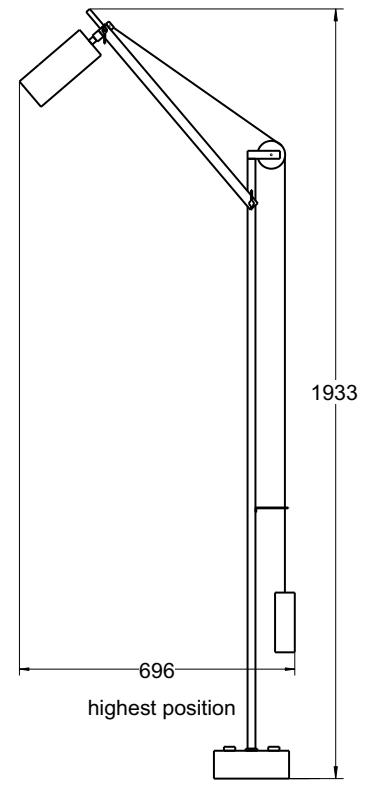

Energy efficiency class of the bulb:

A+

Energy efficiency class of the luminaire:

A++ A+ A B C D E

Dimensions and weights:

The weight of the luminaire:

11,6 kg

The dimensions: 1700 x 415 x 175 mm & 340 x 250 x 280 mm

approx. 2500 mm

Switch:

Foot switch

Brightness control:

No control

Light sources:

Maximum wattage (thermal):

HAL 35 W

Bulb socket:

GU10

Recommended bulb:

LED-bulb spot 4,9 W

Energy efficiency class of the luminaire:

Dimensions and weights:

The weight of the luminaire:

11,6 kg

The dimensions: 1700 x 415 x 175 mm & 340 x 250 x 280 mm

The weight of the packages:

5,7 kg & 9,1 kg

The dimensions of the luminaire:

TECNOLUMEN

TECNOLUMEN GmbH & Co. KG • Lötzeener Str. 2-4 • D-28207 Bremen • Tel (0421) 430 41 70 • Fax (0421) 4986685