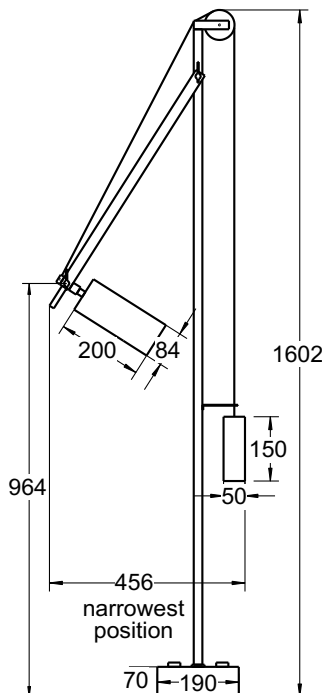

Energy efficiency class of the bulb:

A+

Energy efficiency class of the luminaire:

A++ A+ A B C D E

Dimensions and weights:

The weight of the luminaire:

11,6 kg

The dimensions: 1700 x 415 x 175 mm & 340 x 250 x 280 mm

approx. 2500 mm

Switch:

Foot switch

Brightness control:

No control

Light sources:

Maximum wattage (thermal):

HAL 35 W

Bulb socket:

GU10

Recommended bulb:

LED-bulb spot 4,9 W

Energy efficiency class of the luminaire:

Dimensions and weights:

The weight of the luminaire:

11,6 kg

The dimensions: 1700 x 415 x 175 mm & 340 x 250 x 280 mm

The weight of the packages:

5,7 kg & 9,1 kg

The dimensions of the luminaire:

TECNOLUMEN

TECNOLUMEN GmbH & Co. KG • Lötzeener Str. 2-4 • D-28207 Bremen • Tel (0421) 430 41 70 • Fax (0421) 4986685