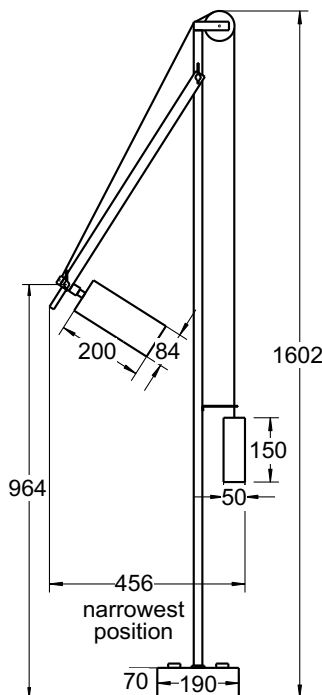

TECNOLUMEN

TECNOLUMEN GmbH & Co. KG • Lötzer Str. 2-4 • D-28207 Bremen • Tel (0421) 430 41 70 • Fax (0421) 4986685

Data sheet BH23

General information:

Article type: Floor lamp

Article designations:

Logo:

Each lamp is consecutively numbered and bears this logo **TECNOLUMEN®** / Bauhaus

Material:

Steel, aluminum

Surface:

Nickel plated

Design: Bauhaus-Umkreis, 1923

BH

Technical Data:

General information:

Power supply: 100-240 V / 50-60 Hz

Degree of protection: IP20

Protection class: I

Adjustability:

The luminaire is adjustable

Connection & Switch:

Mode of connection:

Power socket

Connecting plug:

Earthing pin plug

Length of the visible supply cable:

approx. 2500 mm

Switch:

Foot switch

Brightness control:

No control

Light sources:

Maximum wattage (thermal):

HAL 35 W

Bulb socket:

GU10

Supplied bulb:

LED bulb spot 4,9 W

Philips; MAS LED spot VLE D 4.9-50W GU10 927 36D

Energy efficiency class of the bulb:

A+

Energy efficiency class of the luminaire:

A++ A+ A B C D E

Dimensions and weights:

The weight of the luminaire:

11,6 kg

The dimensions: 1700 x 415 x 175 mm & 340 x 250 x 280 mm

The weight of the packages:

5,7 kg & 9,1 kg

The dimensions of the luminaire: