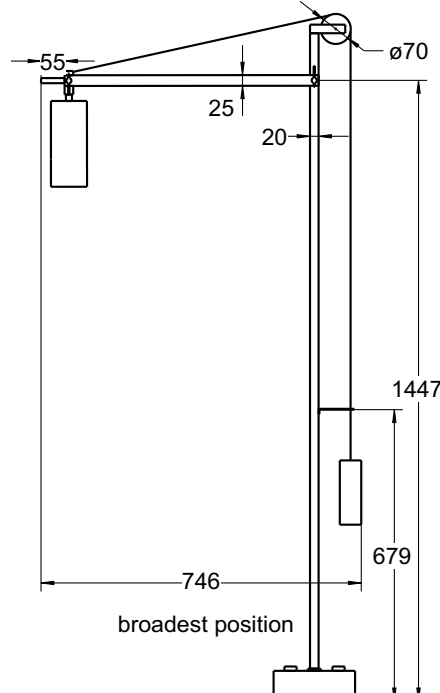

Energy efficiency class of the bulb:

A+

Energy efficiency class of the luminaire:

A++ A+ A B C D E

Dimensions and weights:

The weight of the luminaire:

11,6 kg

The dimensions: 1700 x 415 x 175 mm & 340 x 250 x 280 mm

approx. 2500 mm

Switch:

Foot switch

Brightness control:

No control

Light sources:

Maximum wattage (thermal):

HAL 35 W

Bulb socket:

GU10

Recommended bulb:

LED-bulb spot 4,9 W

Energy efficiency class of the luminaire:

Dimensions and weights:

The weight of the luminaire:

11,6 kg

The dimensions: 1700 x 415 x 175 mm & 340 x 250 x 280 mm

The weight of the packages:

5,7 kg & 9,1 kg

The dimensions of the luminaire:

TECNOLUMEN

TECNOLUMEN GmbH & Co. KG • Lötzeener Str. 2-4 • D-28207 Bremen • Tel (0421) 430 41 70 • Fax (0421) 4986685