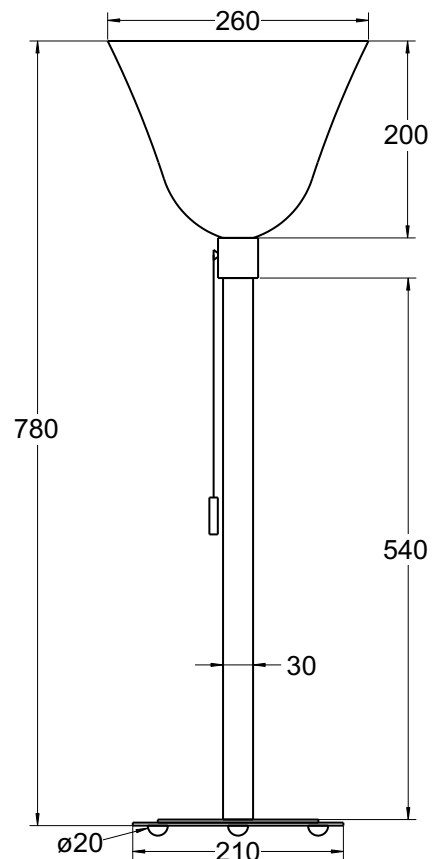

Material:

Surface:

Each lamp is consecutively numbered and bears this logo **TECNOLUMEN®**

Design: France about 1930

AD30

Metal, opaque glass

Chrome plated, Nickel plated

Technical Data:

Connecting plug:

Length of the visible supply cable:

Switch:

Power socket

Earthing pin plug

approx. 2500 mm

Pull switches

Brightness control:

Energy efficiency class of the luminaire:

Dimensions and weights:

The weight of the luminaire:

The dimensions:

The weight of the packages:

The dimensions of the luminaire:

11,6 kg

260 x 260 x 700 mm

360 x 360 x 375 mm

3,5 kg

2,1 kg

Maßnahmen Datenblatt AD30

Export Info's

Für den Export erforderliche Maßnahmen:

Export in die Schweiz

Anschlussstecker: